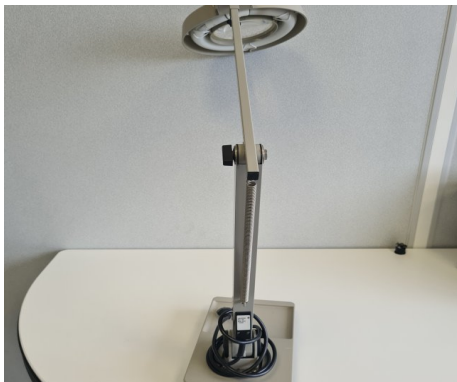

WALDMANN Lampe loupe - RLL 122

Kind : Various machines

Brand : WALDMANN

Model : Lampe loupe - RLL 122

Stock Nr : T14392

TECHNICAL DETAILS

- As per photos