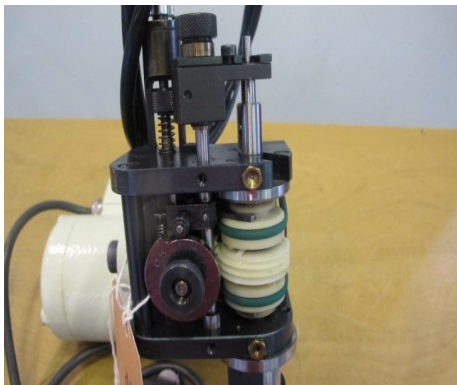

IMBERDORF

Kind : Tapping machine
Brand : IMBERDORF
Stock Nr : P1646

TECHNICAL DETAILS

- Same as on photos